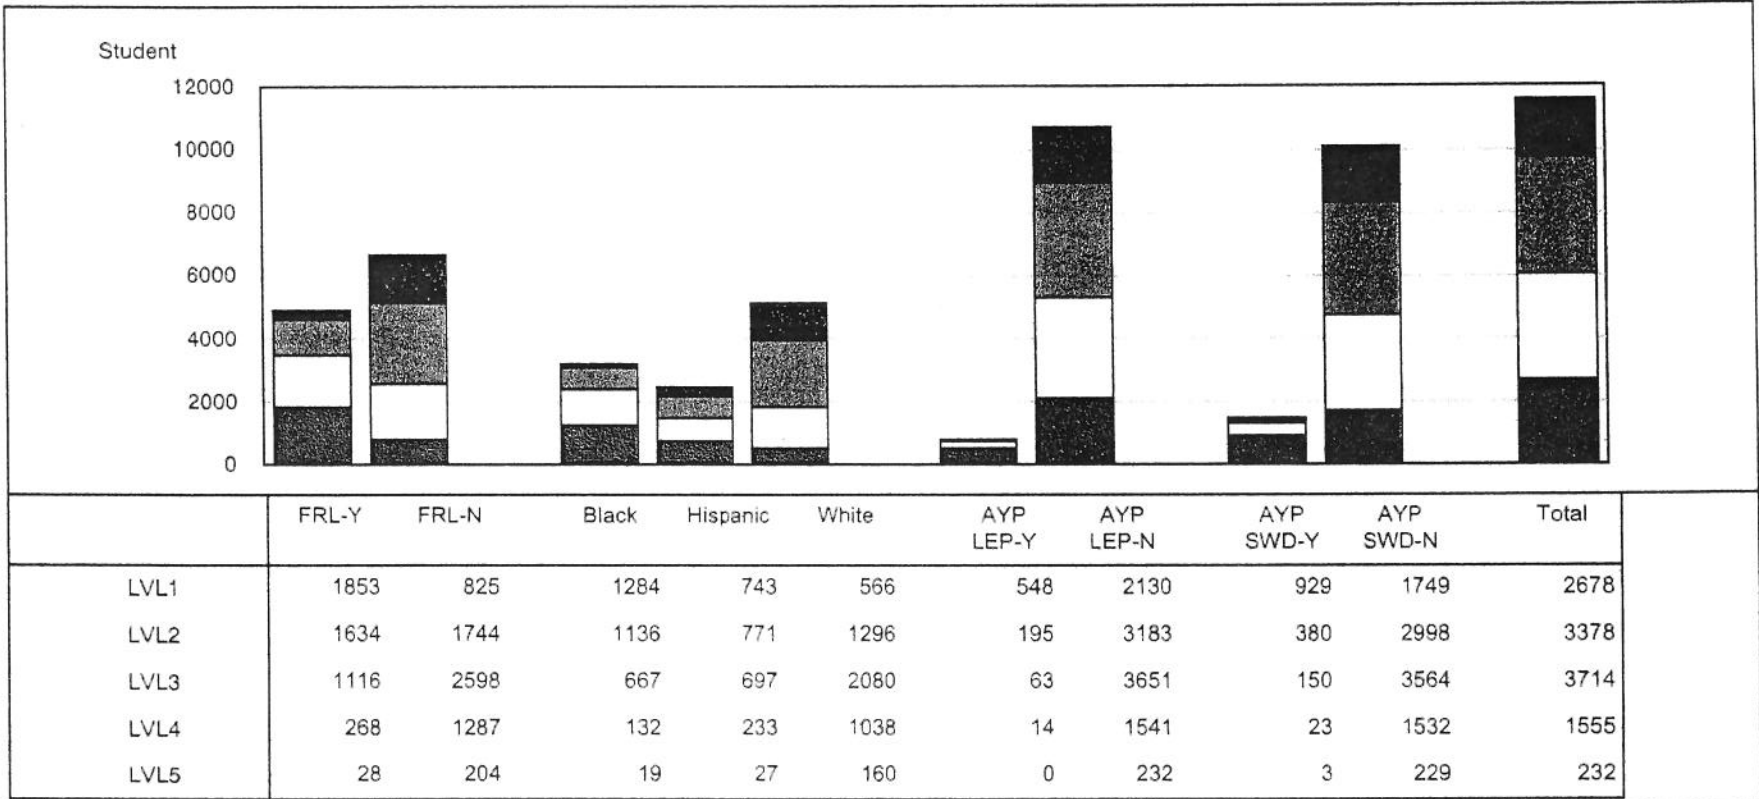

LVL1
 LVL2
 LVL3
 LVL4
 LVL5

PRFRD0002

Data as of Tuesday, July 04, 2006 at 2:19:20 AM

NCLB AYP Reading by FCAT Levels - Counts - PRFRD0002

School Type/School/Class-Teacher: 2006
Current Grade: 08, FCAT Previous Year: Levels Assigned

LVL1
 LVL2
 LVL3
 LVL4
 LVL5

PRFRD0002

Data as of Tuesday, July 04, 2006 at 2:19:20 AM

NCLB AYP Reading by FCAT Levels - Counts - PRFRD0002

School Type/School/Class-Teacher: 2006
Current Grade: 09, FCAT Previous Year: Levels Assigned