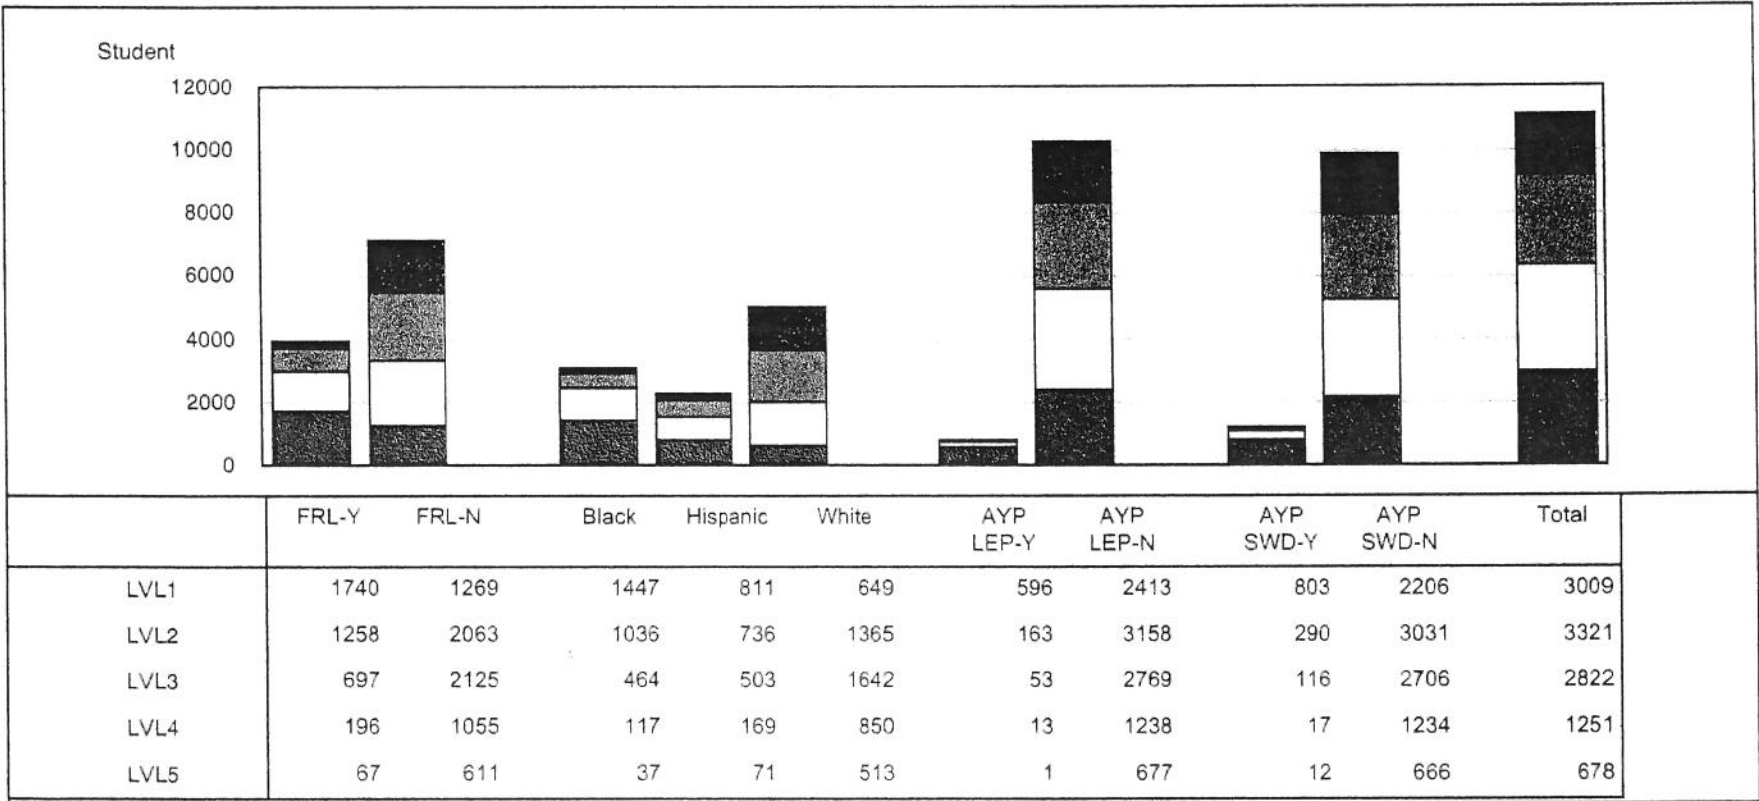

LVL1
 LVL2
 LVL3
 LVL4
 LVL5

PRFRD0002

Data as of Tuesday, July 04, 2006 at 2:19:20 AM

NCLB AYP Reading by FCAT Levels - Counts - PRFRD0002

School Type/School/Class-Teacher: 2006
Current Grade: 09, FCAT Previous Year: Levels Assigned

LVL1
 LVL2
 LVL3
 LVL4
 LVL5

NCLB AYP Reading by FCAT Levels - Counts - PRFRD0002

School Type/School/Class-Teacher: 2006
Current Grade: 10, FCAT Previous Year: Levels Assigned

LVL1
 LVL2
 LVL3
 LVL4
 LVL5