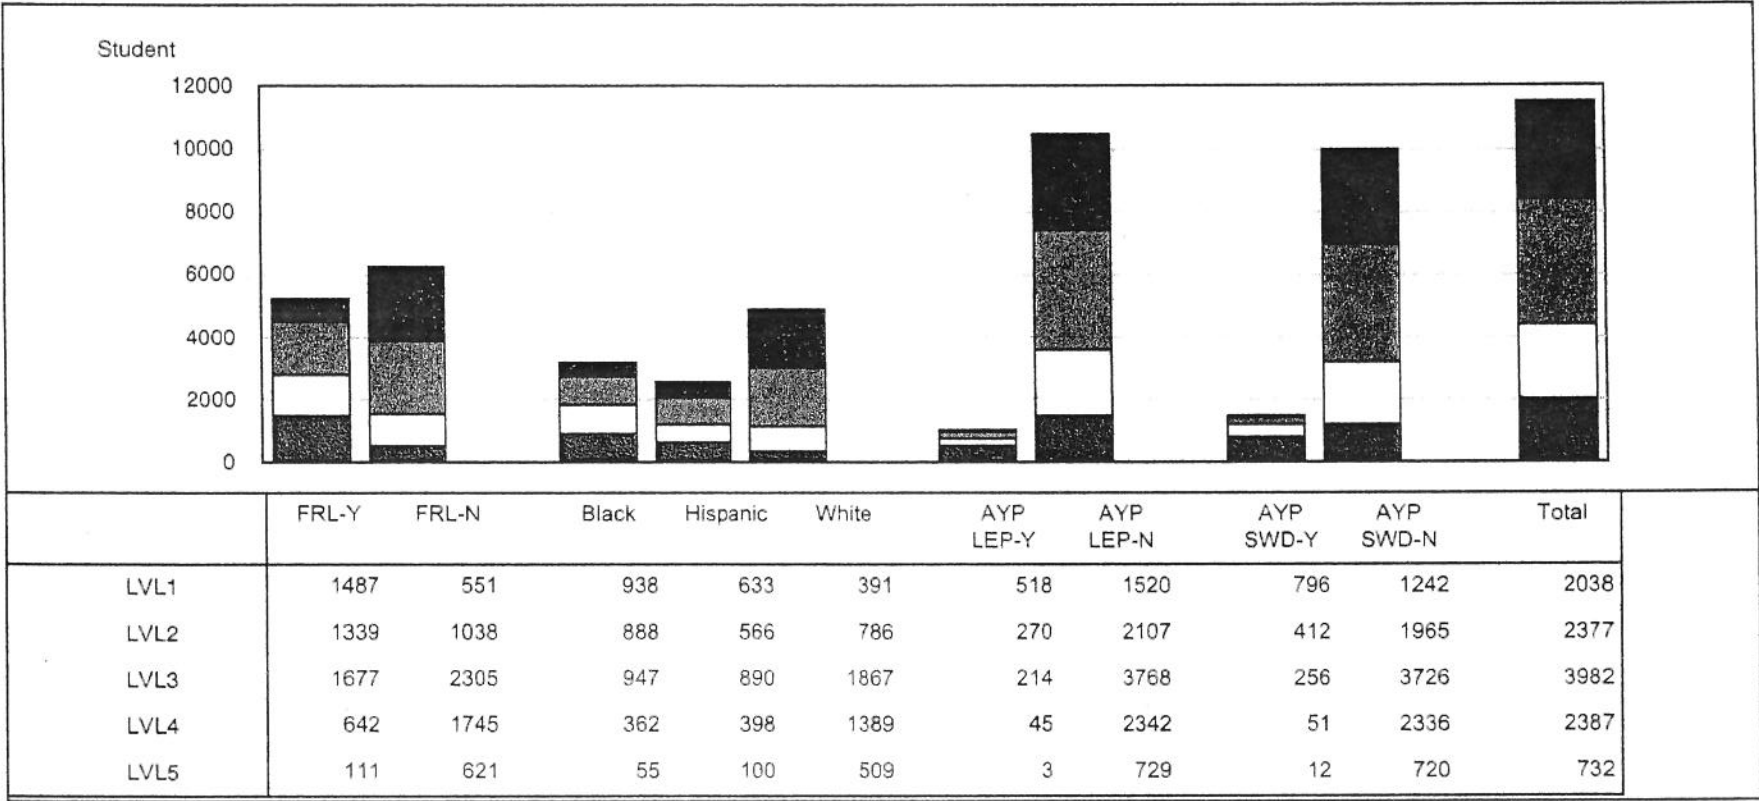

NCLB AYP Reading by FCAT Levels - Counts - PRFRD0002

School Type/School/Class-Teacher: 2006
Current Grade: 07, FCAT Previous Year: Levels Assigned

LVL1
 LVL2
 LVL3
 LVL4
 LVL5

PRFRD0002

Data as of Tuesday, July 04, 2006 at 2:19:20 AM